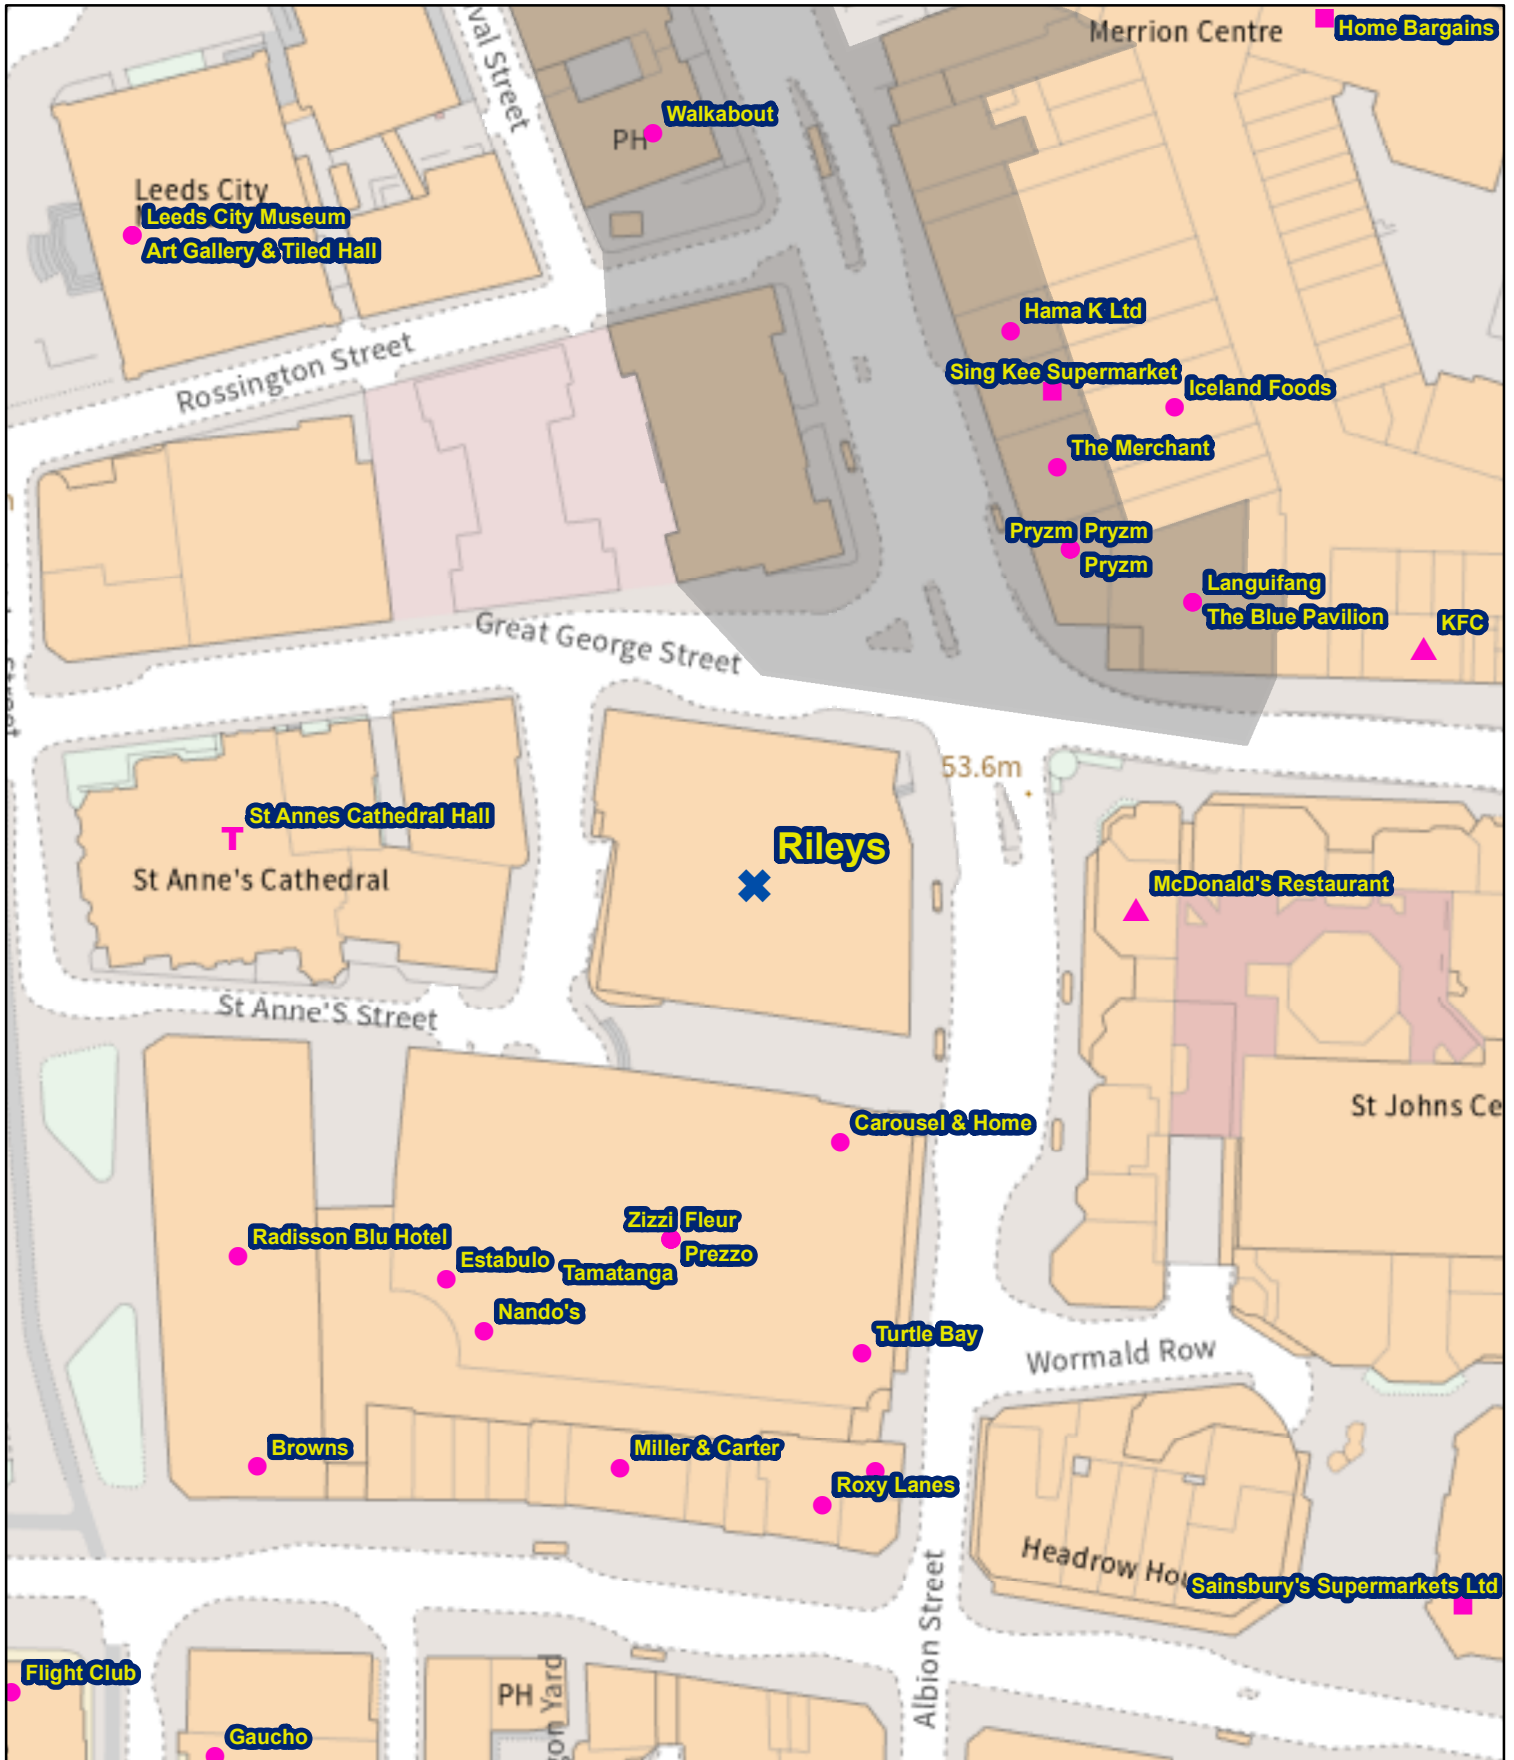

Appendix C

This map is based upon the Ordnance Survey's digital data with the permission of the Ordnance Survey on behalf of the controller of Her Majesty's Stationary Office

© Unauthorised reproduction infringes Crown Copyright and may lead to prosecution or civil proceedings

Leeds City Council O.S. Licence No 1000019567
 © Crown Copyright all rights reserved

Key			
Neighbouring premises			
	Applicant premises		On licence
	CIA area		Off licence
			Late night refreshment
			Other